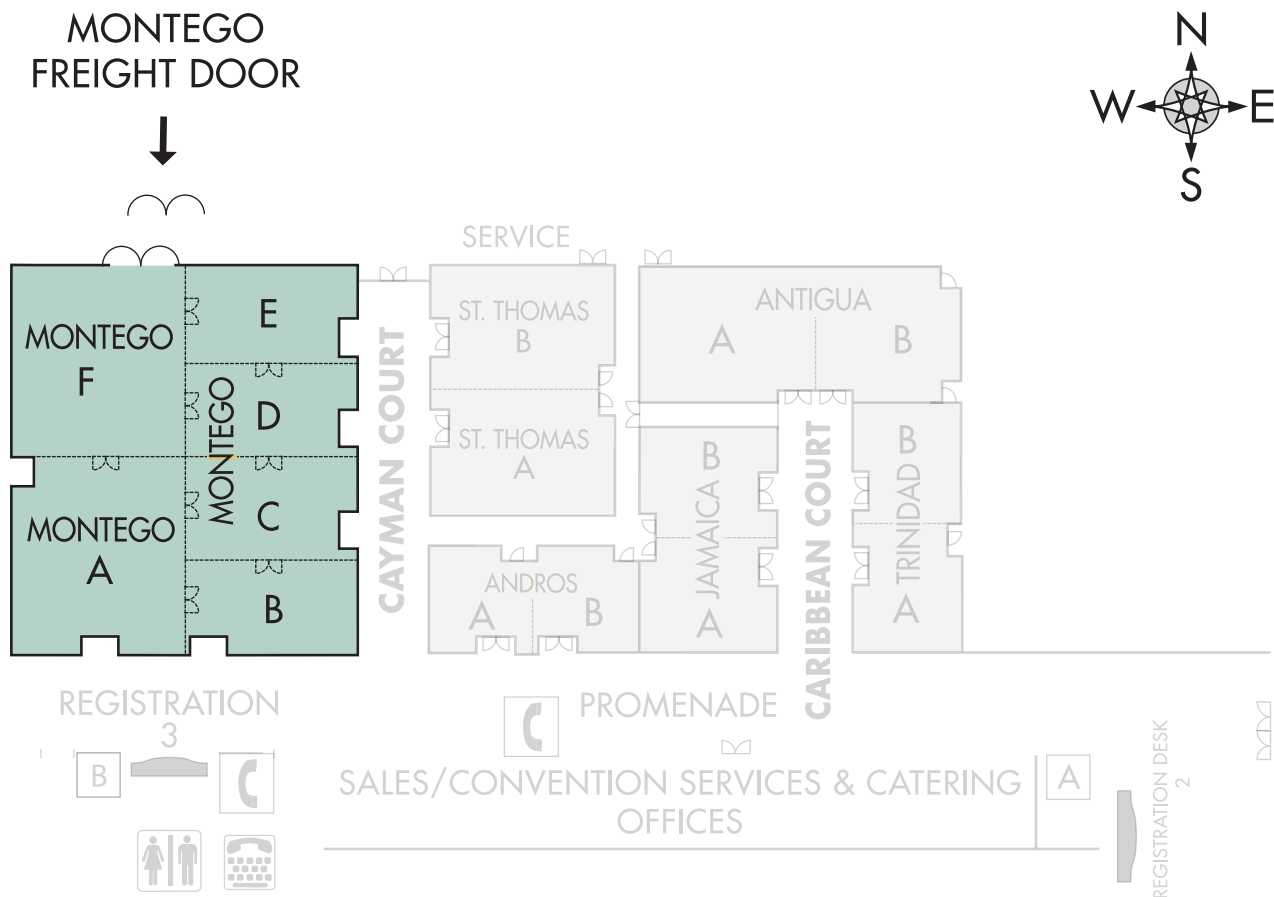

Mirage Montego Room Dimensions

Montego

Dimensions	Montego A & B	A			B		
Montego	10,573	109' x 97'			20'		
Montego A	2,688	56' x 48'			20'		
Montego B	1,300	27' x 50'			20'		
Montego C	1,400	28' x 50'			20'		
Montego D	1,188	27' x 50'			20'		
Montego E	1,350	27' x 50'			20'		
Montego F	2,544	53' x 48'			20'		
Capacities	Montego	A	B	C	D	E	F
Theatre	700	170	90	110	105	90	170
School Room	525	140	65	85	85	75	125
Hollow Square	140	65	40	50	50	40	65
U-Shape	115	55	30	40	40	35	55
Cone	95	50	35	35	35	35	50
Cocktail reception	650	160	80	85	75	80	160
Banquet	560	130	60	60	60	60	130
8'x10' Exhibits	52	N/A	N/A	N/A	N/A	N/A	N/A
10'x10' Exhibits	40	N/A	N/A	N/A	N/A	N/A	N/A