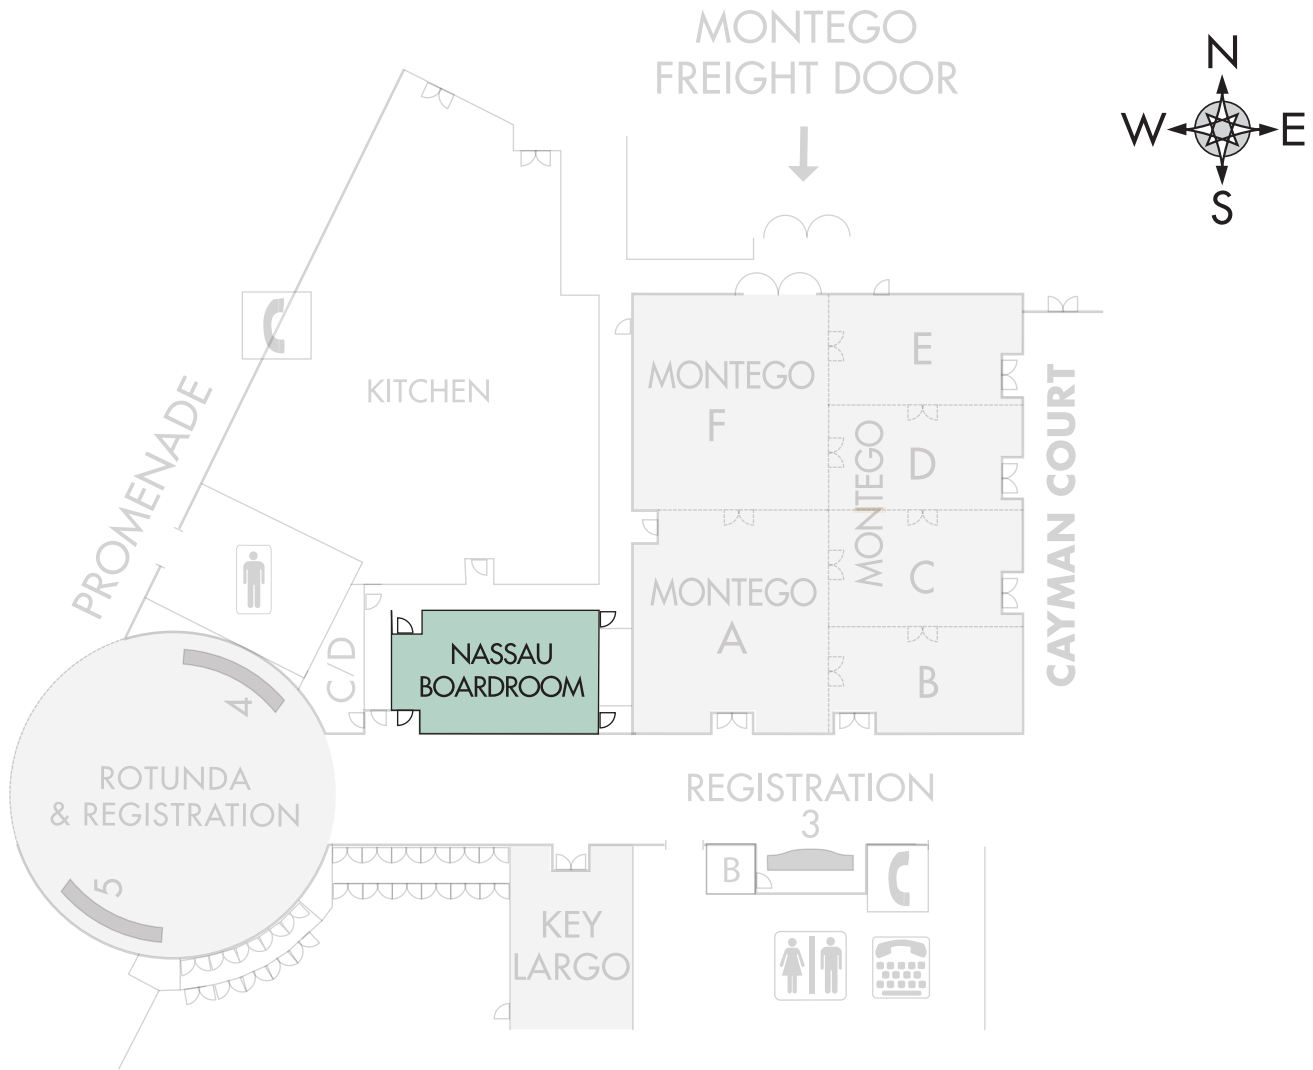

Mirage Nassau Boardroom Dimensions

Nassau

Dimensions

Nassau Boardroom

Square Feet

1,829

Dimensions L x W

59' x 31'

Ceiling Height

12'-6"

Capacities

Nassau Boardroom

Theatre

N/A

School Room

N/A

Hollow Square

N/A

U-Shape

N/A

Cone

N/A

Cocktail reception

N/A

Banquet

N/A

8'x10' Exhibits

N/A

10'x10' Exhibits

N/A