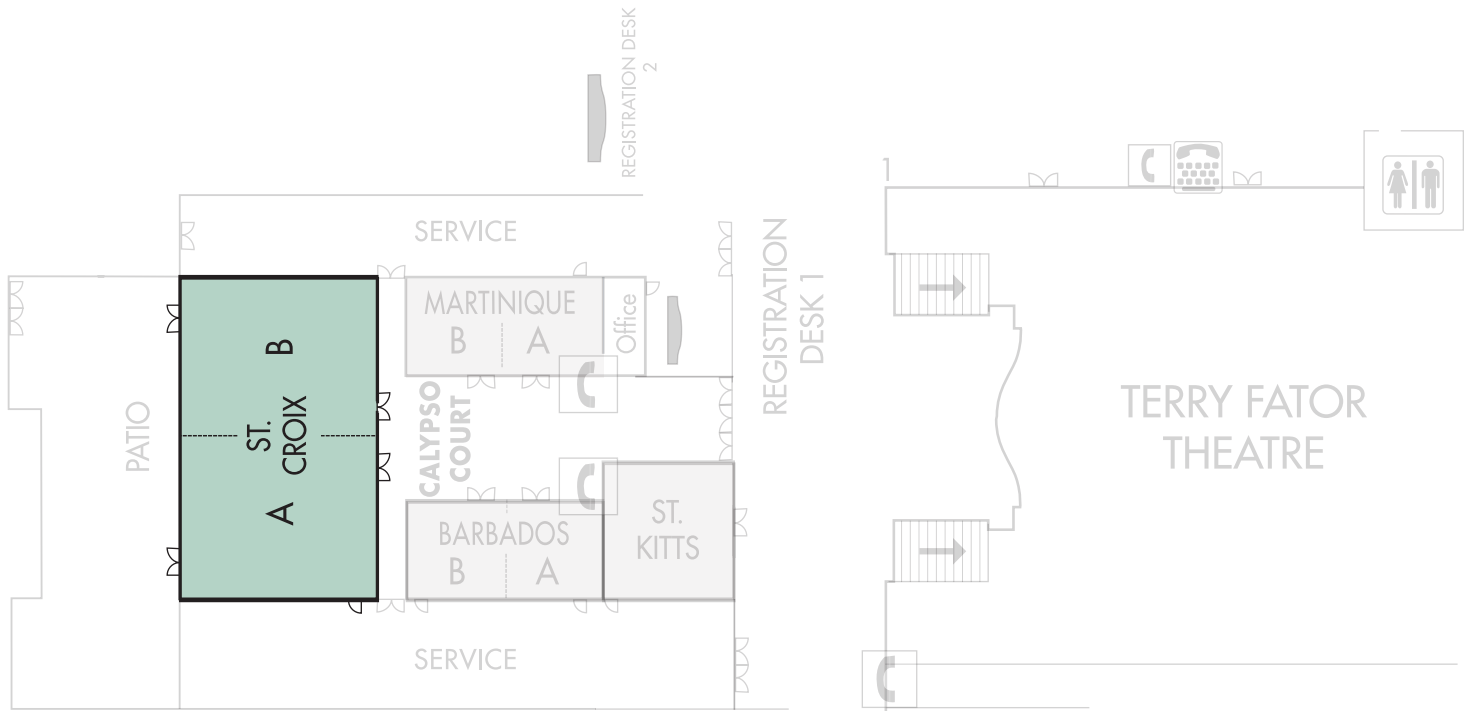

# Mirage St. Croix Room Dimensions

## St. Croix

Dimensions	St.Croix A & B	A	B
Square Feet	4,680	2,340	2,340
Dimensions L x W	90' x 52'	45' x 52'	45' x 52'
Ceiling Height	17'	17'	17'
Capacities	St.Croix A & B	A	B
Theatre	380	200	200
School Room	240	120	120
Hollow Square	90	45	45
U-Shape	80	40	40
Cone	60	30	30
Cocktail reception	310	150	150
Banquet	260	130	130
8'x10' Exhibits	N/A	N/A	N/A
10'x10' Exhibits	N/A	N/A	N/A